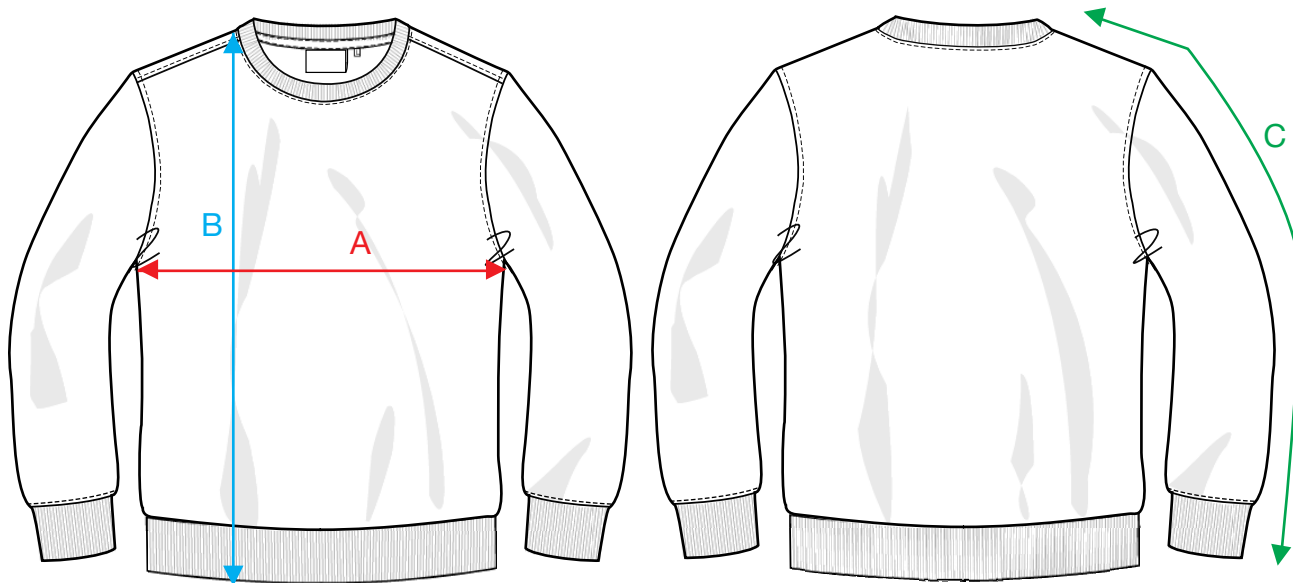

MKH BUSINESS

BEDRIJFSKLEDING | SPORTSWEAR

MEASUREMENT SHEET/SIZE SPEC

021030 BASIC ROUNDNECK

FRONT

BACK

MEASUREMENT IN CM	XS	S	M	L	XL	XXL	3XL	4XL	5XL
A - 1/2 CHEST	46	50	54	59	64	69	75	81	87
B - BODYLENGTH FRONT HPS	64	67	70	73	76	79	82	85	88
C - SHOULDER + SLEEVELENGTH	75	77	79	81	83,5	86	88,5	90,5	92,5

Sizing chart is in centimeters and sizing is subject to a market accepted tolerance. No rights may be derived from this sizing chart.